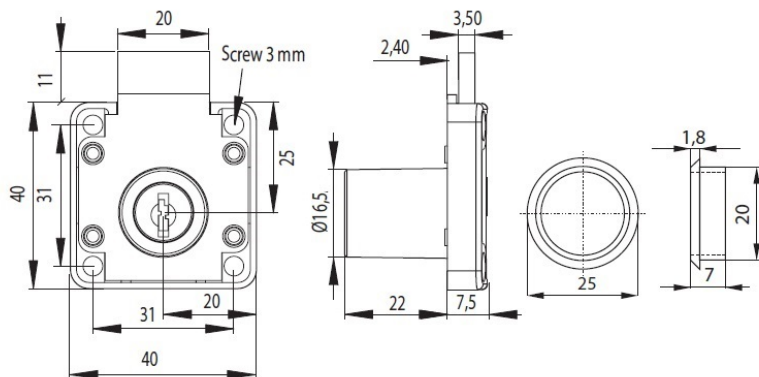

SISO A/S

Mileparken 11
DK-2740 Skovlunde
Denmark
VAT: DK 24786013

Phone +45 45 830 900

www.siso.dk
siso@siso.dk

Danske Bank
Nytorv Branch
Copenhagen
SWIFT: DABADKKK

Account no.
4180 3112 112936
IBAN Account
DK7230003112112936