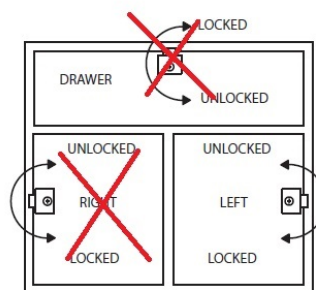

SISO A/S

Mileparken 11
DK-2740 Skovlunde
Denmark
VAT: DK 24786013

Phone +45 45 830 900

www.siso.dk
siso@siso.dk

Danske Bank
Nytorv Branch
Copenhagen
SWIFT: DABADKKK

Account no.
4180 3112 112936
IBAN Account
DK7230003112112936